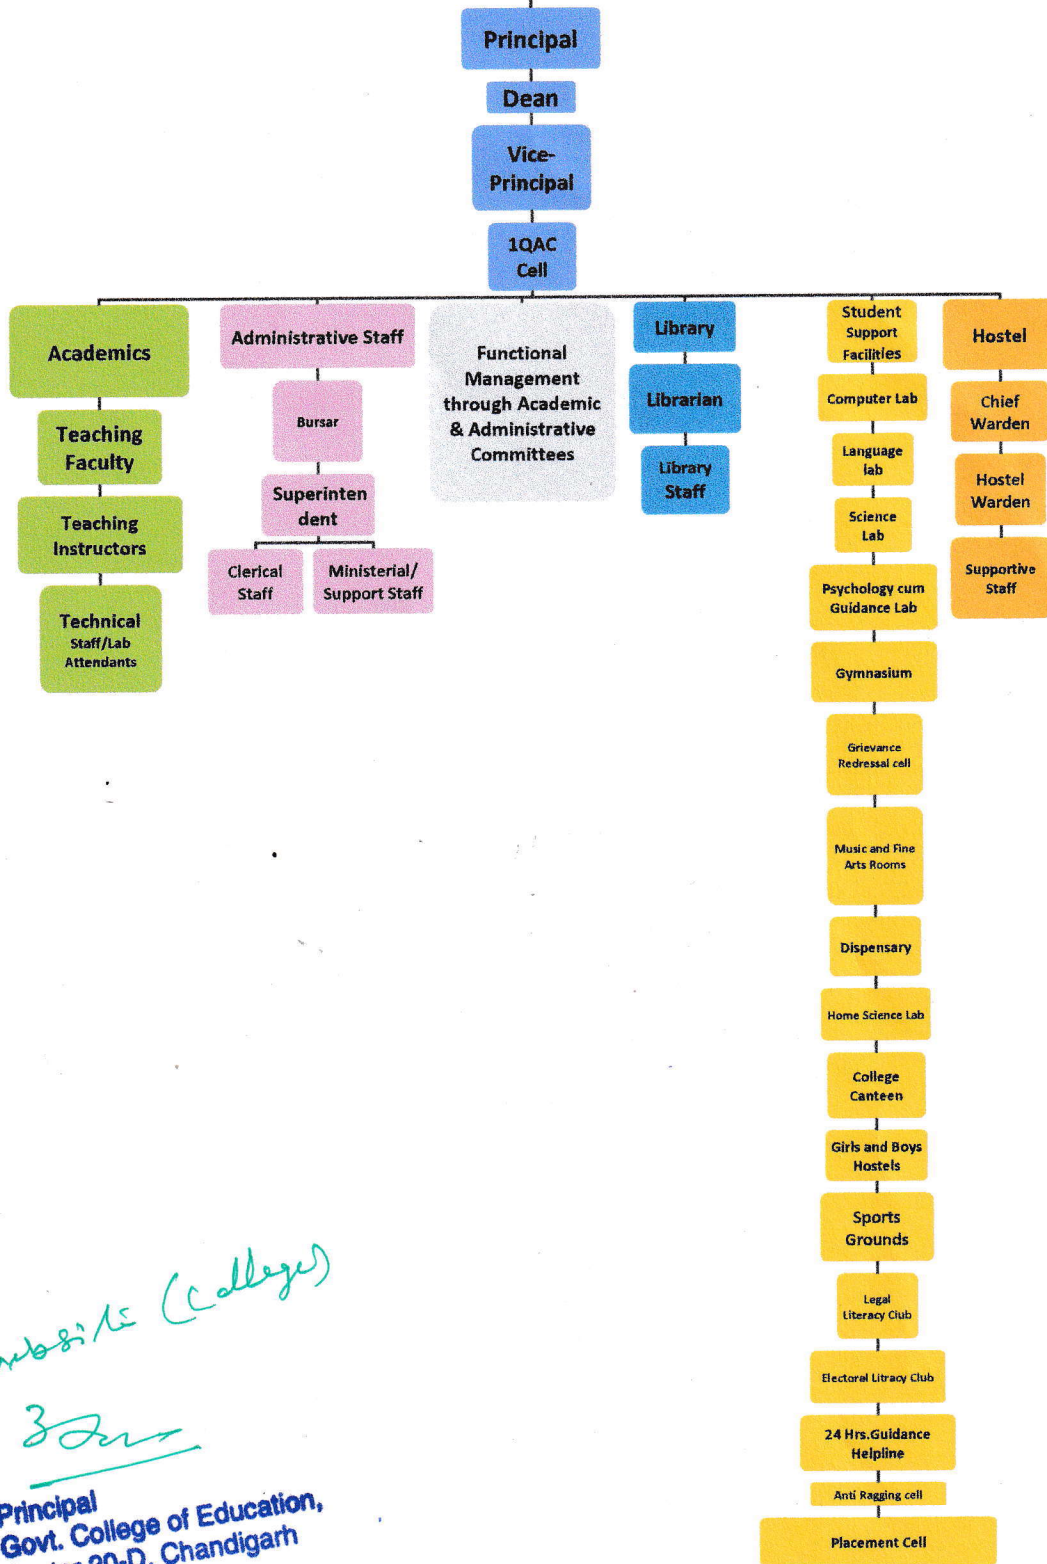

# Organogram of Government College of education

## Directorate of Higher Education, Chandigarh Administration

*for website (College)*  
*3 Jan*

**Principal  
 Govt. College of Education,  
 Sector 20-D, Chandigarh**